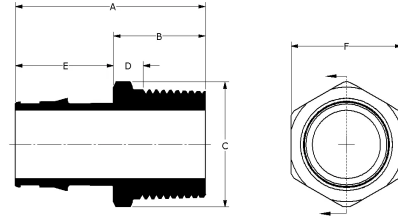

Part name	Part no.	A [inch]	B [inch]	C [inch]	D [inch]	E [inch]	F [inch]	Cv	Weight per UOM [lbs/UOM]	Equivalent length through [ft]	End type 1
ProPEX LF Brass Male Threaded Adapter, 1" PEX x 1" NPT	LF4521010	2.286	1.105	1.502	0.422	1.181	1.335	19.9	0.38	3.2	ProPEX 1"
ProPEX LF Brass Male Threaded Adapter, 1" PEX x 3/4" NPT	LF4521075	2.201	1.02	1.404	0.474	1.181	1.25	17.8	0.26	1.2	ProPEX 1"
ProPEX LF Brass Male Threaded Adapter, 1 1/4" PEX x 1 1/4" NPT	LF4521313	2.55	1.105	1.925	0.398	1.445	1.68	32.4	0.62	4.2	ProPEX 1-1/4"
ProPEX LF Brass Male Threaded Adapter, 1 1/2" PEX x 1 1/2" NPT	LF4521515	2.854	1.15	2.167	0.426	1.704	1.92	39.3	0.8	5.5	ProPEX 1-1/2"
ProPEX LF Brass Male Threaded Adapter, 2" PEX x 2" NPT	LF4522020	3.543	1.396	2.6	0.639	2.147	2.375	78.6	1.45	5.61	ProPEX 2"
ProPEX LF Brass Male Threaded Adapter, 2 1/2" PEX x 2 1/2" NPT	LF4522525	4.83	2	3.279	0.863	2.83	2.9	227.3	3.1	1.5	ProPEX 2-1/2"
ProPEX LF Brass Male Threaded Adapter, 3" PEX x 3" NPT	LF4523030	5.38	2	3.994	0.8	3.38	3.52	187.5	4.9	9.1	ProPEX 3"
ProPEX LF Brass Male Threaded Adapter, 3/8" PEX x 1/2" NPT	LF4523850	1.521	0.93	0.963	0.396	0.591	0.86	5	0.11	2.3	ProPEX 3/8"
ProPEX LF Brass Male Threaded Adapter, 1/2" PEX x 1/2" NPT	LF4525050	1.639	0.93	0.963	0.396	0.709	0.86	5	0.12	2.3	ProPEX 1/2"
ProPEX LF Brass Male Threaded Adapter, 1/2" PEX x 3/4" NPT	LF4525075	1.639	0.93	1.206	0.384	0.709	1.07	6.2	0.2	1.8	ProPEX 1/2"
ProPEX LF Brass Male Threaded Adapter, 3/4" PEX x 1" NPT	LF4527510	2.045	1.1	1.511	0.417	0.945	1.335	10.9	0.32	3.4	ProPEX 3/4"
ProPEX LF Brass Male Threaded Adapter, 3/4" PEX x 3/4" NPT	LF4527575	1.945	1	1.196	0.454	0.945	1.07	11.3	0.2	2.7	ProPEX 3/4"