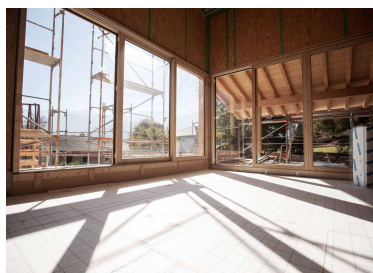

Water, march!

The drinking water flows throughout the house through the Uni Pipe PLUS multilayer pipes - from the house connection to the individual tapping points. This system is also particularly uncomplicated to install. The five-layer pipes do not require any welding wires and have up to 40% tighter bending radii than conventional multilayer pipes. Well thought-out system accessories ensure fast installation for every task. However, the advantages in terms of hygiene are particularly important for the occupants of the house: All materials comply with the current drinking water regulations. In addition, the systems from Uponor are very durable - so the Neureuther family will enjoy their choice of building technology for a long time to come.

Sporting aims - also in living