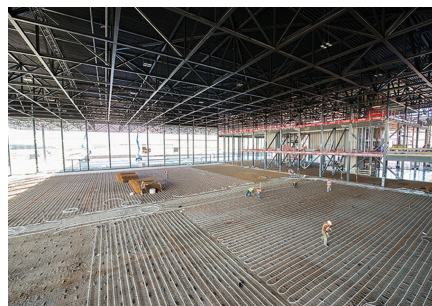

middle of the grounds. As well as the main building, the area also houses a depot and a couple of warehouses that, among other things, accommodate other exhibits used for demonstrations. The grounds are home to a memorial square and a quiet garden that provide space for remembrance and reflection. Further on, there is a monument with an important historical value - it is the oldest building in the Netherlands with a link to military aviation. The wooden building and its tower are currently being fully restored to their original state. The large surrounding outdoor area provides space for events.

From the end of 2014, the Netherlands' new National Military Museum will bring together the collections of the Army Museum in Delft and the Military Aviation Museum in Soesterberg. The need for the best possible indoor environment at the museum is enormous. While the conditions in which age-old museum pieces are stored is essential, a pleasant indoor environment is also important to visitors. The museum complex is thus equipped with a range of sustainable technologies, including concrete core activation. Fitting Uponor industrial underfloor heating on the ground floor and a TAB Omegaprofiel on the first floor makes a major contribution to creating an optimum indoor environment.

Dutch National Military Museum