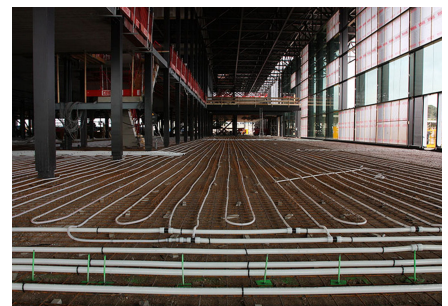

middle of the grounds. As well as the main building, the area also houses a depot and a couple of warehouses that, among other things, accommodate other exhibits used for demonstrations. The grounds are home to a memorial square and a quiet garden that provide space for remembrance and reflection. Further on, there is a monument with an important historical value - it is the oldest building in the Netherlands with a link to military aviation. The wooden building and its tower are currently being fully restored to their original state. The large surrounding outdoor area provides space for events.

From the end of 2014, the Netherlands' new National Military Museum will bring together the collections of the Army Museum in Delft and the Military Aviation Museum in Soesterberg. The need for the best possible indoor environment at the museum is enormous. While the conditions in which age-old museum pieces are stored is essential, a pleasant indoor environment is also important to visitors. The museum complex is thus equipped with a range of sustainable technologies, including concrete core activation. Fitting Uponor industrial underfloor heating on the ground floor and a TAB Omegaprofiel on the first floor makes a major contribution to creating an optimum indoor environment.

Dutch National Military Museum