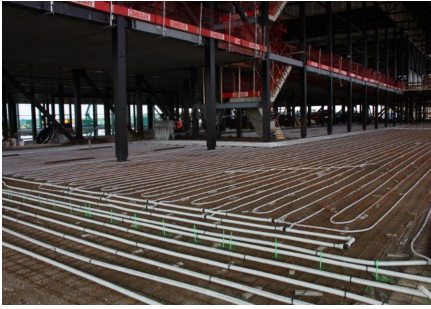

uponor

Adresse

Uponor France
523 Cours du 3e Millénaire
69800 Saint-Priest,
France

Téléphone +33 (0)4 74 95 70 70
W www.uponor.com