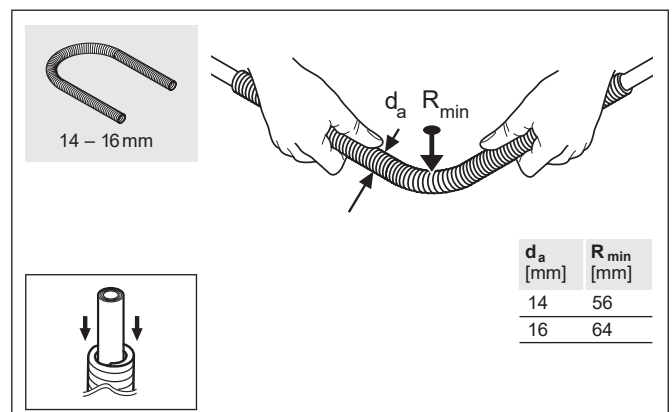

## Uponor MLCP RED 14 – 16 mm

		UP110 UP75 UP75 EL UPP1	Mini2 Mini	
S-Press PLUS	16	16	16	–
S-Press PLUS PPSU	16	16	16	–
S-Press	14	14	14	–
	–	–	–	14 – 16

16 mm  
 S-Press PLUS  
 S-Press PLUS PPSU