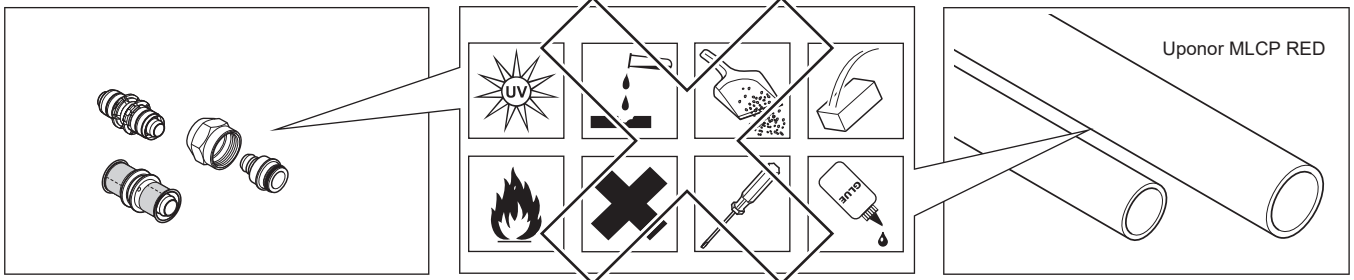

## Uponor MLCP RED 14 – 16 mm

		UP110 UP75 UP75 EL UPP1	Mini2 Mini	
S-Press PLUS	16	16	16	–
S-Press PLUS PPSU	16	16	16	–
S-Press	14	14	14	–
	–	–	–	14 – 16

16 mm  
 S-Press PLUS  
 S-Press PLUS PPSU