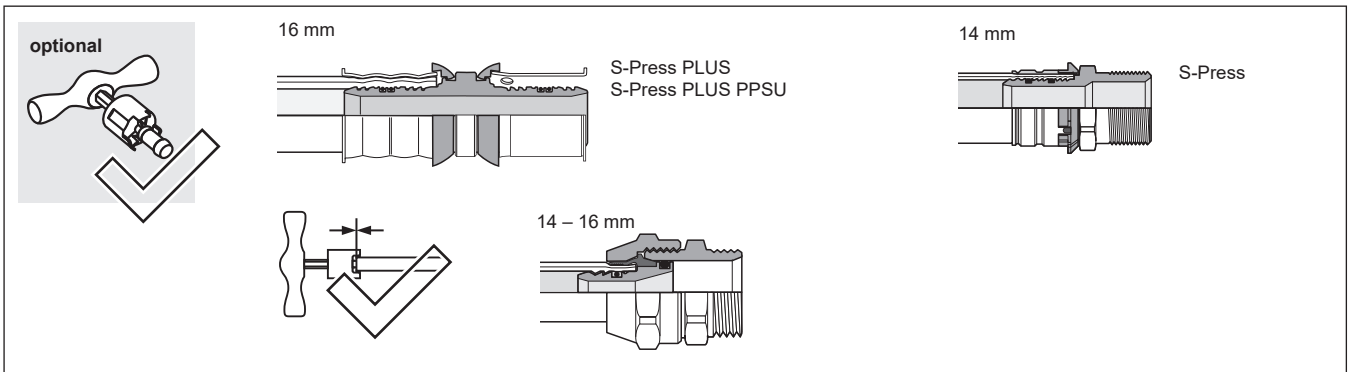

## Uponor MLCP RED 14 – 16 mm

		UP110 UP75 UP75 EL UPP1	Mini2 Mini	
S-Press PLUS	16	16	16	–
S-Press PLUS PPSU	16	16	16	–
S-Press	14	14	14	–
	–	–	–	14 – 16

16 mm  
 S-Press PLUS  
 S-Press PLUS PPSU