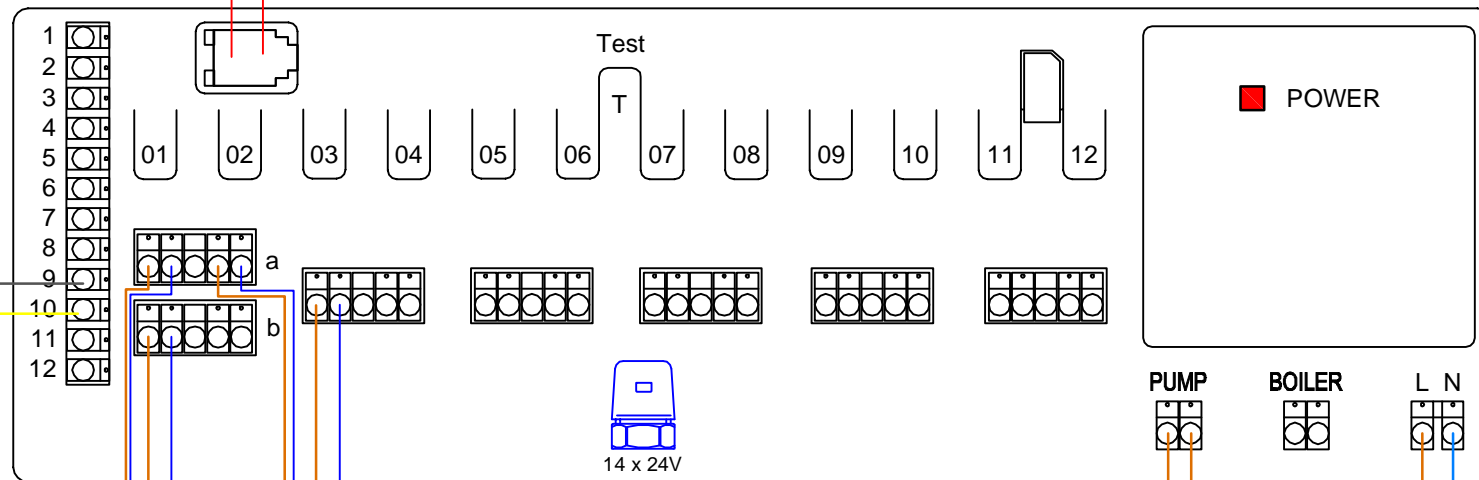

Optional I-76 Interface

UPONOR C-56 CONTROL CENTRE

Antenna

Switched Fuse Spur