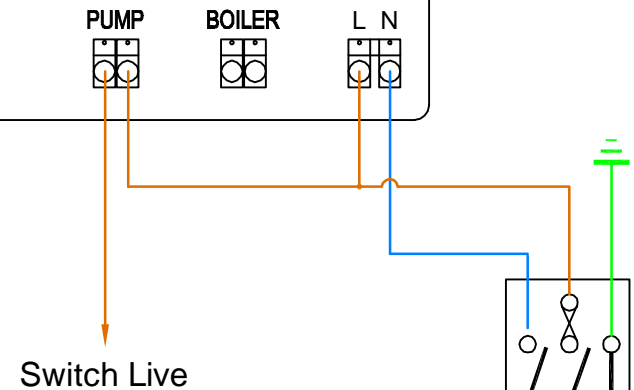

Optional I-76 Interface

UPONOR C-56 CONTROL CENTRE

Antenna

Switched Fuse Spur