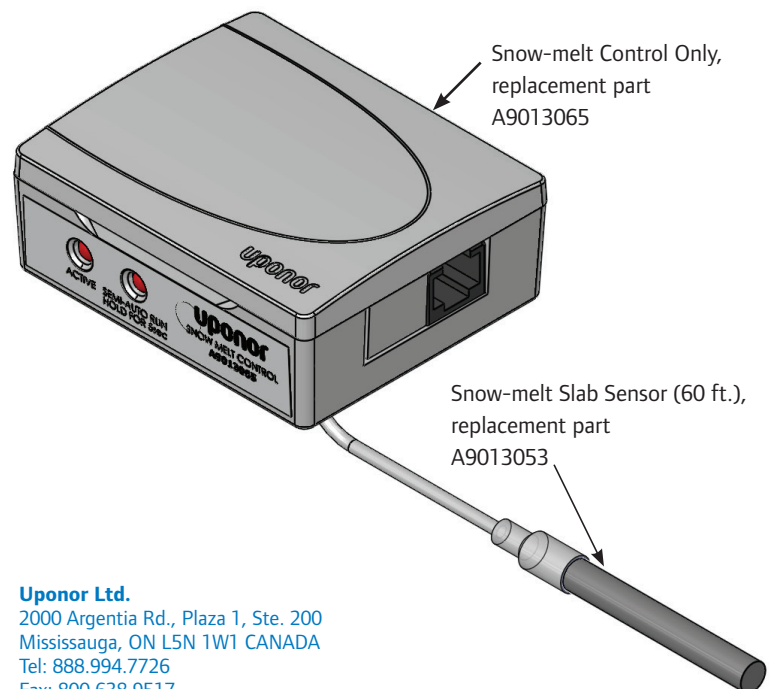

Snow-melt Control with Slab Sensor, 60-ft. lead

A9013061

Uponor, Inc.
5925 148th Street West
Apple Valley, MN 55124 USA
Tel: 800.321.4739
Fax: 952.891.2008
Web: www.uponor-usa.com

Uponor Ltd.
2000 Argenta Rd., Plaza 1, Ste. 200
Mississauga, ON L5N 1W1 CANADA
Tel: 888.994.7726
Fax: 800.638.9517
Web: www.uponor.ca