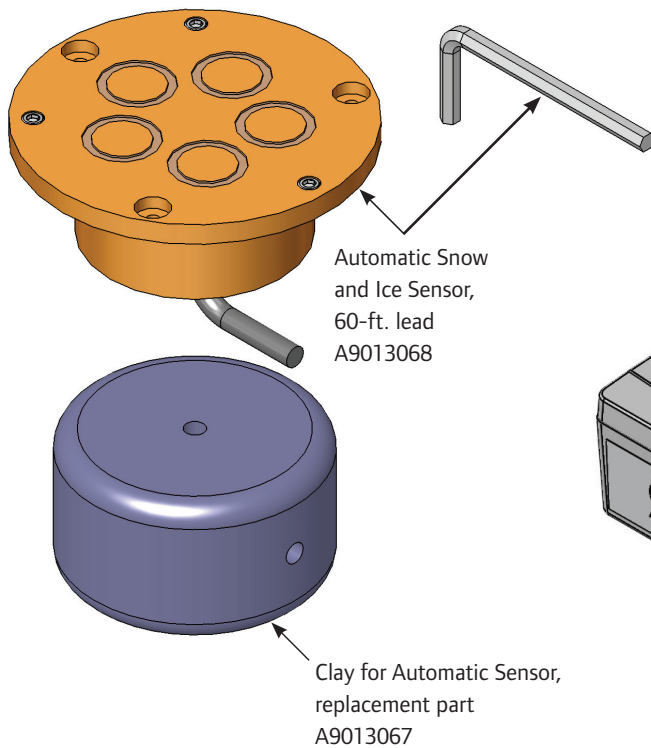

RADIANT HEATING SYSTEM

SNOW-MELT ACCESSORIES

Snow-melt Accessories

INFORMATION SHEET

Snow-melt Rough-in Kit and well

A9013060

Automatic Snow and Ice Sensor Assembly, 60-ft. lead

A9013062