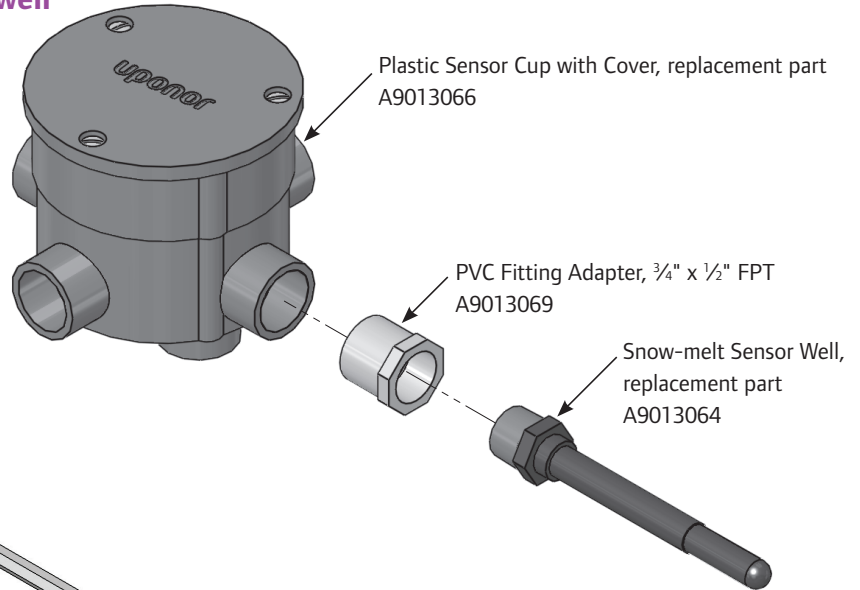

RADIANT HEATING SYSTEM

SNOW-MELT ACCESSORIES

Snow-melt Accessories

INFORMATION SHEET

Snow-melt Rough-in Kit and well

A9013060

Automatic Snow and Ice Sensor Assembly, 60-ft. lead

A9013062