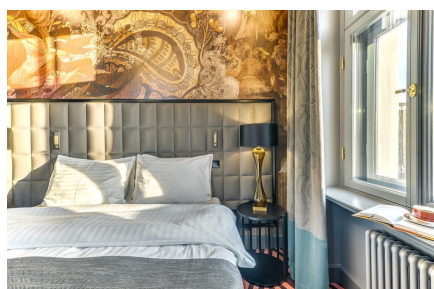

Short description

A new hotel with 168 stylish rooms and extra luxurious apartments. Here everything is in one place – a restaurant for a new and sophisticated gastronomic experience, modern event and conference rooms, spacious Wellness center, as well as three elegant SPA rooms that are going to be open in early spring. The hotel is a pearl for design idolaters, free-livers and cultural experiences. Universal Uponor MLC materials were used in the hotel water supply and radiator heating systems.

Grand Poet Hotel by Samarah, Riga