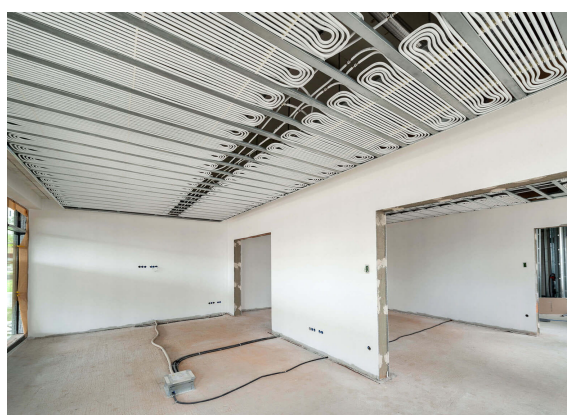

hoch3 Gewerbebau

Oberschleißheim

Website: www.gewerbebau-hoch3.de

Designer and planning office:

energieplan GmbH

Anzing

Website: <https://energieplan-gmbh.de>

Installation company:

Haberthaler GmbH

Anzing

Website: www.haberthaler.de

Interior architect:

Marion Rappl Dipl.-Ing. (FH)

Top supply technology meets top lift technology

Picturesque landscape and a strong economy: the municipality of Bergkirchen in Upper Bavaria has both to offer. The pretty parish church of St Johann Baptist towers above the village and looks out over the Dachauer Moos. The Amper and Maisach rivers are perfect for hiking and relaxing in nature. With its five industrial estates and proximity to Munich, the municipality is an attractive business location. Butz Aufzüge GmbH has its headquarters here. Founded in 2010, the family business specialises in the planning and implementation of sophisticated lift systems, from passenger lifts and car lifts to bed and goods lifts. The company has grown considerably in recent years and needed more space. A number of new buildings have now been added to the existing buildings: a production and storage hall, an administration building, a single-storey intermediate building, an open garage and a private residence for the entrepreneurial family.

The buildings are heated and cooled with various surface temperature control systems from Uponor.

Butz-Bergkirchen