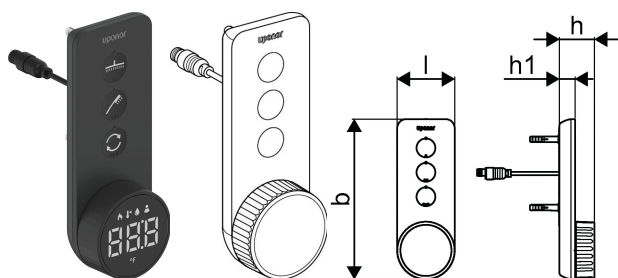

Uponor I-Shower remote controller black 60x36x165

1163018

No about information

Uponor I-Shower remote controller black 60x36x165

1163018

Status

Item Available From date

2026-04-21

Product code

Item no EAN

6414900510943

Item no GTIN

06414900510943

Dimensjoner

Element Enhets høyde

165