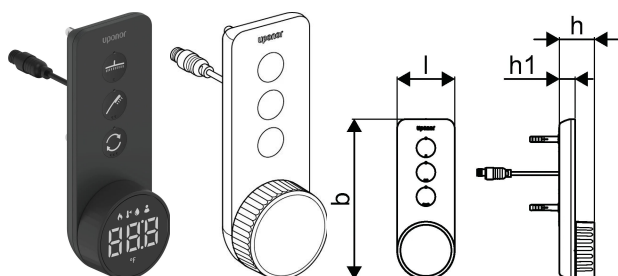

Uponor I-Shower remote controller black 60x36x165

1163018

No about information

Uponor I-Shower remote controller black 60x36x165

1163018

Status

Item Available From date

2026-04-21

Product code

Item no EAN

6414900510943

Item no GTIN

06414900510943

Dimensjoner

Element Enhets høyde

165