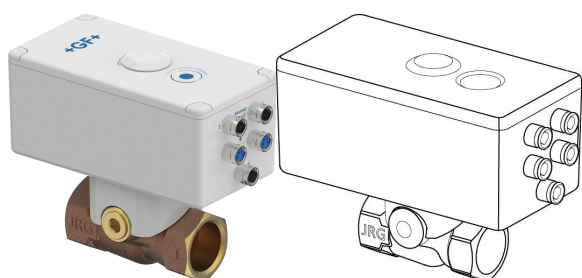

## GF Hycleen Flush & Shut-Off Valve DN20

1185324

No about information

## GF Hycleen Flush & Shut-Off Valve DN20

1185324