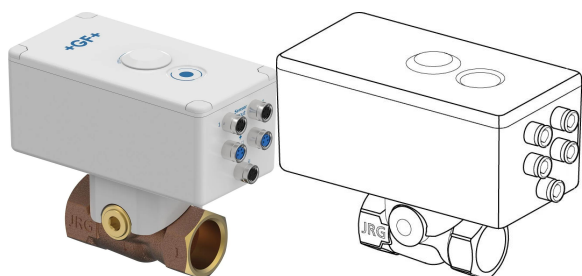

## GF Hycleen Flush & Shut-Off Valve DN20

1185324

No about information

## GF Hycleen Flush & Shut-Off Valve DN20

1185324