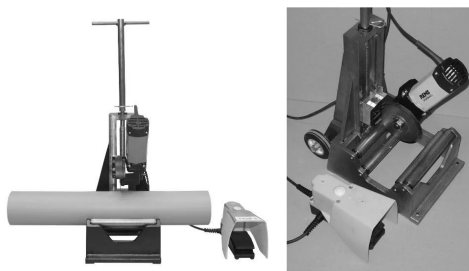

GF Instaflex cutting machine CMB225 225/220 225

1152710

No about information

GF Instaflex cutting machine CMB225 225/220 225

1152710

Status

Item Available From date 2025-11-14

Until stocks last Så långt lagret räcker