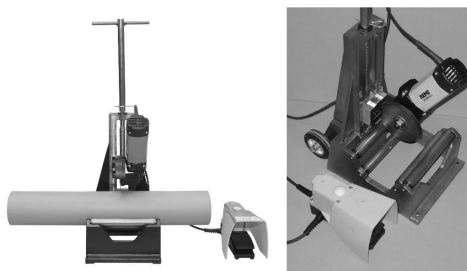

GF Instaflex cutting machine CMB225 225/220 225

1152710

No about information

GF Instaflex cutting machine CMB225 225/220 225

1152710

Status

Item Available From date 2025-11-14

Until stocks last Så långt lagret räcker