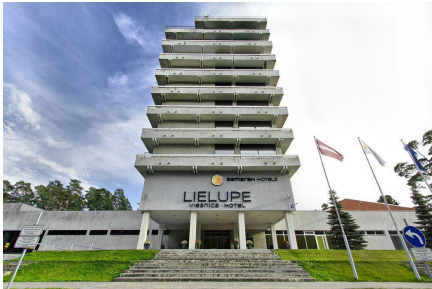

Lielupe Hotel by Semarah, Jurmala